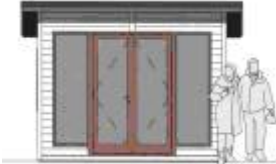

The Hayden

The Hayden range offers various purpose built Garden Offices and Garden Studios that are also available as self build flat packs. This new concept in design and build offers an office or spare room that is suitable for all year round use. The Hayden's contemporary design is built to a specification that uses modern day materials and offers an attractive and convenient additional work or recreational space.

Hayden Garden Office Range

Deluxe
£6,247

Deluxe self build
£4,416

Classic
£5,739

Classic self build
£3,939

Hayden Garden Studio Range

Deluxe
£6,408

Deluxe self build
£4,610

Classic
£5,985

Classic self build
£4,185

The Haydenshire

£10,950

Prices include delivery and installation in Cumbria but exclude VAT.
Please see our [delivery price guide](#) for all other areas.
Decking is not included.