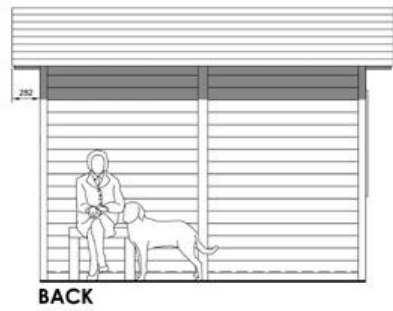

Classic
£5,985

Classic self build
£4,185

The Haydenshire

£10,950

Prices include delivery and installation in Cumbria but exclude VAT.
Please see our [delivery price guide](#) for all other areas.
Decking is not included.

The Hayden Garden Office Range

Hayden Garden Office Deluxe

Hayden Garden Office Classic