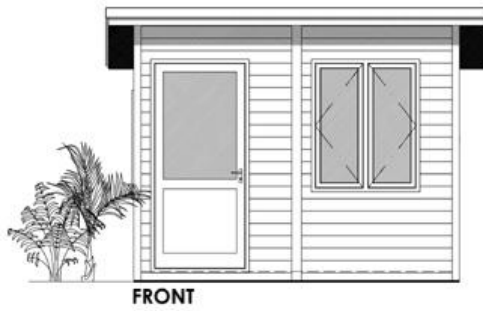

Hayden Garden Office Range

Deluxe
£6,247

Deluxe self build
£4,416

Classic
£5,739

Classic self build
£3,939

Hayden Garden Studio Range

Deluxe
£6,408

Deluxe self build
£4,610

Classic
£5,985

Classic self build
£4,185

The Haydenshire

£10,950

Prices include delivery and installation in Cumbria but exclude VAT.
Please see our [delivery price guide](#) for all other areas.
Decking is not included.

The Hayden Garden Office Range

Hayden Garden Office Deluxe

Hayden Garden Office Classic